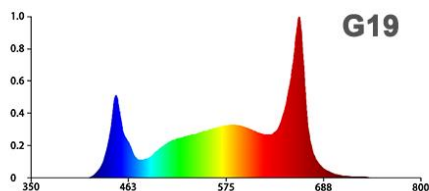

1. The world's most efficient grow light module, PPE up 3.1umol/J
2. Reflective cup design increases PPF by an average of 20% compared to other brands. Optimize LED arrangement for more uniform lighting.
3. Veg footprint is 3x3ft (H:28") , Flowering footprint 2x2ft (H:14")
4. G24 G19 full spectrum, low green light, higher photosynthetic efficiency, faster plant growth!
5. Multi-Lights Connection Dimming
6. Input:AC100~277V, Rated power: 100W
7. Lifespan 50,000 hours,Warranty: 3 years
8. CE RoHS FCC

Model	Dimension LxWxH	Spectral Wavelength	Photon PPF $\mu\text{mol}/\text{m}^2/\text{s}$	PPF	Power Test Input	Comment
RX-G1000	298x265x60mm 11.7"x10.4"x 2.4"	<p>G24</p>	1143 μmol @12" /0.31m	PPF:310 $\mu\text{mol}/\text{s}$	100W/230V	Leafy vegetables, flowering, medicinal plants
			955 μmol @14" /0.36m			
			733 μmol @18" /0.46m			
RX-G1000	298x265x60mm 11.7"x10.4"x 2.4"	<p>G19</p>	1150 μmol @12" /0.31m	PPF:310 $\mu\text{mol}/\text{s}$	100W/230V	Leafy vegetables, flowering, medicinal plants
			960 μmol @14" /0.36m			
			740 μmol @18" /0.46m			

Working temperature: - 30°C ~ 40°C ,Lifespan: 50,000 hours (Note:Ta 25 °C)

Tolerance range for optical and electrical data: $\pm 10\%$.

Recommended Mounting Height: Germination: 24-30 inches; Seeding: 24 inches,Veg: 18-24 inches; Bloom: 12-18 inches

PPFD tests, at 2ft*2ft Grow Tents,The above data is for reference only!

Dimension:

Optional spectrum

**New spectrum
Higher Cost
Better Planting**

**Old spectrum
Low Cost
Low efficiency**

**G24 G19 new spectrum low green light
higher photosynthetic efficiency!
Planting yields better and saves energy!**