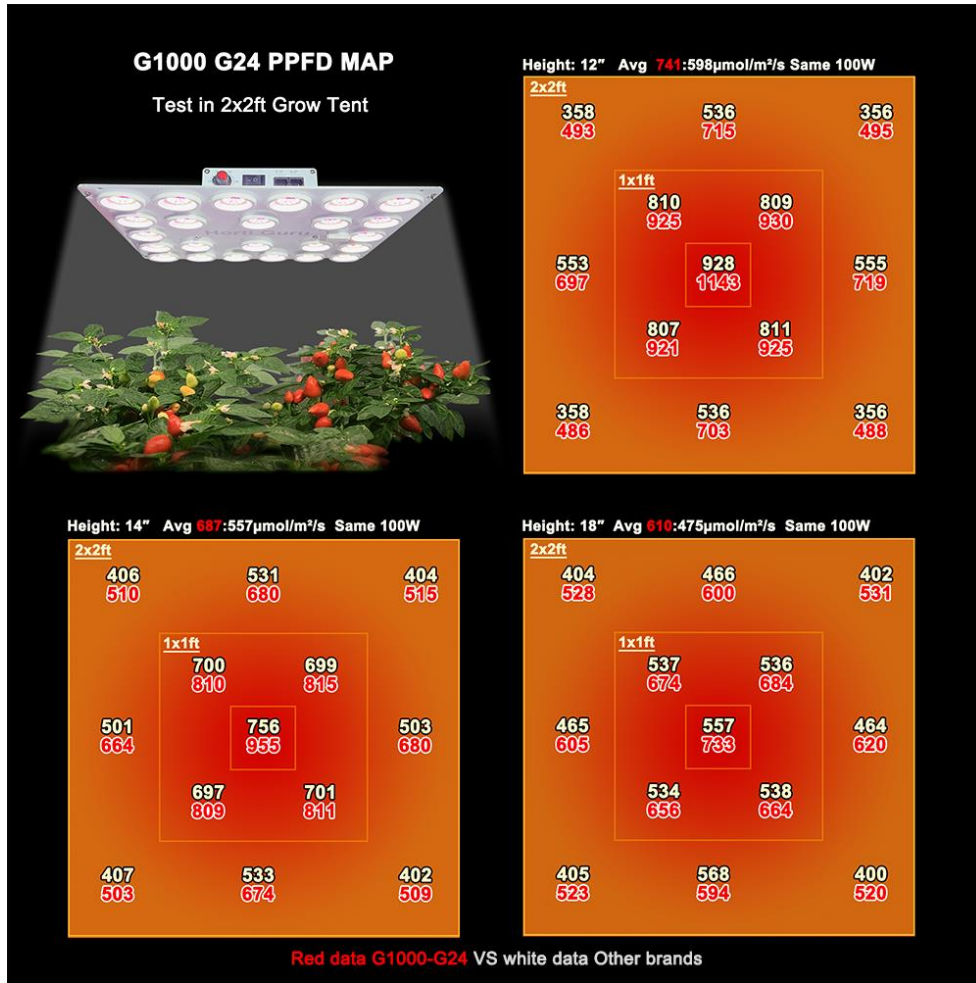

1. The world's most efficient grow light module, PPE up 3.1umol/J
2. Reflective cup design increases PPF by an average of 20% compared to other brands. Optimize LED arrangement for more uniform lighting.
3. Veg footprint is 3x3ft (H:28") , Flowering footprint 2x2ft (H:14")
4. G24 G19 full spectrum, low green light, higher photosynthetic efficiency, faster plant growth!
5. Multi-Lights Connection Dimming
6. Input:AC100~277V, Rated power: 100W
7. Lifespan 50,000 hours,Warranty: 3 years
8. CE RoHS FCC

Model	Dimension LxWxH	Spectral Wavelength	Photon PPF $\mu\text{mol}/\text{m}^2/\text{s}$	PPF	Power Test Input	Comment
RX-G1000	298x265x60mm 11.7"x10.4"x 2.4"	<p>G24</p>	1143 μmol @12" /0.31m	PPF:310 $\mu\text{mol}/\text{s}$	100W/230V	Leafy vegetables, flowering, medicinal plants
			955 μmol @14" /0.36m			
			733 μmol @18" /0.46m			
RX-G1000	298x265x60mm 11.7"x10.4"x 2.4"	<p>G19</p>	1150 μmol @12" /0.31m	PPF:310 $\mu\text{mol}/\text{s}$	100W/230V	Leafy vegetables, flowering, medicinal plants
			960 μmol @14" /0.36m			
			740 μmol @18" /0.46m			

Working temperature: - 30°C ~ 40°C ,Lifespan: 50,000 hours (Note:Ta 25 °C)

Tolerance range for optical and electrical data: $\pm 10\%$.

Recommended Mounting Height: Germination: 24-30 inches; Seeding: 24 inches,Veg: 18-24 inches; Bloom: 12-18 inches

PPFD tests, at 2ft*2ft Grow Tents,The above data is for reference only!

Dimension:

Optional spectrum

**New spectrum
Higher Cost
Better Planting**

**Old spectrum
Low Cost
Low efficiency**

**G24 G19 new spectrum low green light
higher photosynthetic efficiency!
Planting yields better and saves energy!**