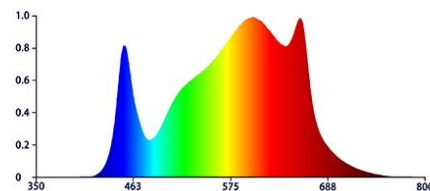

1. The world's most efficient grow light module, PPE up 3.1umol/J
2. Reflective cup design increases PPF by an average of 20% compared to other brands. Optimize LED arrangement for more uniform lighting.
3. Veg footprint is 3x3ft (H:28") , Flowering footprint 2x2ft (H:14")
4. G24 G19 full spectrum, low green light, higher photosynthetic efficiency, faster plant growth!
5. Multi-Lights Connection Dimming
6. Input:AC100~277V, Rated power: 100W
7. Lifespan 50,000 hours,Warranty: 3 years
8. CE RoHS FCC

Model	Dimension LxWxH	Spectral Wavelength	Photon PPF $\mu\text{mol}/\text{m}^2/\text{s}$	PPF	Power Test Input	Comment
RX-G1000	298x265x60mm 11.7"x10.4"x 2.4"	<p>G24</p>	1143 μmol @12" /0.31m	PPF:310 $\mu\text{mol}/\text{s}$	100W/230V	Leafy vegetables, flowering, medicinal plants
			955 μmol @14" /0.36m			
			733 μmol @18" /0.46m			
RX-G1000	298x265x60mm 11.7"x10.4"x 2.4"	<p>G19</p>	1150 μmol @12" /0.31m	PPF:310 $\mu\text{mol}/\text{s}$	100W/230V	Leafy vegetables, flowering, medicinal plants
			960 μmol @14" /0.36m			
			740 μmol @18" /0.46m			

Working temperature: - 30°C ~ 40°C ,Lifespan: 50,000 hours (Note:Ta 25 °C)

Tolerance range for optical and electrical data: $\pm 10\%$.

Recommended Mounting Height: Germination: 24-30 inches; Seeding: 24 inches,Veg: 18-24 inches; Bloom: 12-18 inches

PPFD tests, at 2ft*2ft Grow Tents,The above data is for reference only!

Dimension:

Optional spectrum

**New spectrum
Higher Cost
Better Planting**

**Old spectrum
Low Cost
Low efficiency**

**G24 G19 new spectrum low green light
higher photosynthetic efficiency!
Planting yields better and saves energy!**