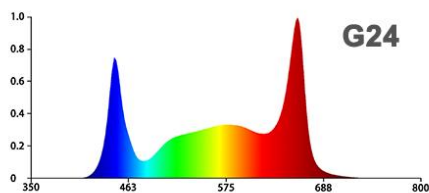

1. The world's most efficient grow light module, PPE up 3.1umol/J
2. Reflective cup design increases PPF by an average of 20% compared to other brands. Optimize LED arrangement for more uniform lighting.
3. Veg footprint is 3x3ft (H:28") , Flowering footprint 2x2ft (H:14")
4. G24 G19 full spectrum, low green light, higher photosynthetic efficiency, faster plant growth!
5. Multi-Lights Connection Dimming
6. Input:AC100~277V, Rated power: 100W
7. Lifespan 50,000 hours,Warranty: 3 years
8. CE RoHS FCC

Model	Dimension LxWxH	Spectral Wavelength	Photon PPF $\mu\text{mol}/\text{m}^2/\text{s}$	PPF	Power Test Input	Comment
RX-G1000	298x265x60mm 11.7"x10.4"x 2.4"	<p>G24</p>	1143 μmol @12" /0.31m	PPF:310 $\mu\text{mol}/\text{s}$	100W/230V	Leafy vegetables, flowering, medicinal plants
			955 μmol @14" /0.36m			
			733 μmol @18" /0.46m			
RX-G1000	298x265x60mm 11.7"x10.4"x 2.4"	<p>G19</p>	1150 μmol @12" /0.31m	PPF:310 $\mu\text{mol}/\text{s}$	100W/230V	Leafy vegetables, flowering, medicinal plants
			960 μmol @14" /0.36m			
			740 μmol @18" /0.46m			

Working temperature: - 30°C ~ 40°C ,Lifespan: 50,000 hours (Note:Ta 25 °C)

Tolerance range for optical and electrical data: $\pm 10\%$.

Recommended Mounting Height: Germination: 24-30 inches; Seeding: 24 inches,Veg: 18-24 inches; Bloom: 12-18 inches

PPFD tests, at 2ft*2ft Grow Tents,The above data is for reference only!

Dimension:

Optional spectrum

**New spectrum
Higher Cost
Better Planting**

**Old spectrum
Low Cost
Low efficiency**

**G24 G19 new spectrum low green light
higher photosynthetic efficiency!
Planting yields better and saves energy!**