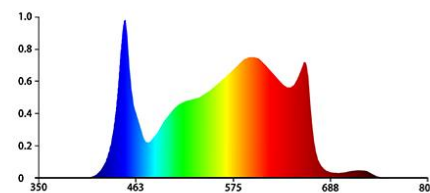

1. The world's most efficient grow light module, PPE up 3.1umol/J
2. Reflective cup design increases PPF by an average of 20% compared to other brands. Optimize LED arrangement for more uniform lighting.
3. Veg footprint is 3x3ft (H:28") , Flowering footprint 2x2ft (H:14")
4. G24 G19 full spectrum, low green light, higher photosynthetic efficiency, faster plant growth!
5. Multi-Lights Connection Dimming
6. Input:AC100~277V, Rated power: 100W
7. Lifespan 50,000 hours,Warranty: 3 years
8. CE RoHS FCC

Model	Dimension LxWxH	Spectral Wavelength	Photon PPF $\mu\text{mol}/\text{m}^2/\text{s}$	PPF	Power Test Input	Comment
RX-G1000	298x265x60mm 11.7"x10.4"x 2.4"	<p>G24</p>	1143 μmol @12" /0.31m	PPF:310 $\mu\text{mol}/\text{s}$	100W/230V	Leafy vegetables, flowering, medicinal plants
			955 μmol @14" /0.36m			
			733 μmol @18" /0.46m			
RX-G1000	298x265x60mm 11.7"x10.4"x 2.4"	<p>G19</p>	1150 μmol @12" /0.31m	PPF:310 $\mu\text{mol}/\text{s}$	100W/230V	Leafy vegetables, flowering, medicinal plants
			960 μmol @14" /0.36m			
			740 μmol @18" /0.46m			

Working temperature: - 30°C ~ 40°C ,Lifespan: 50,000 hours (Note:Ta 25 °C)

Tolerance range for optical and electrical data: $\pm 10\%$.

Recommended Mounting Height: Germination: 24-30 inches; Seeding: 24 inches,Veg: 18-24 inches; Bloom: 12-18 inches

PPFD tests, at 2ft*2ft Grow Tents,The above data is for reference only!

Dimension:

Optional spectrum

**New spectrum
Higher Cost
Better Planting**

**Old spectrum
Low Cost
Low efficiency**

**G24 G19 new spectrum low green light
higher photosynthetic efficiency!
Planting yields better and saves energy!**