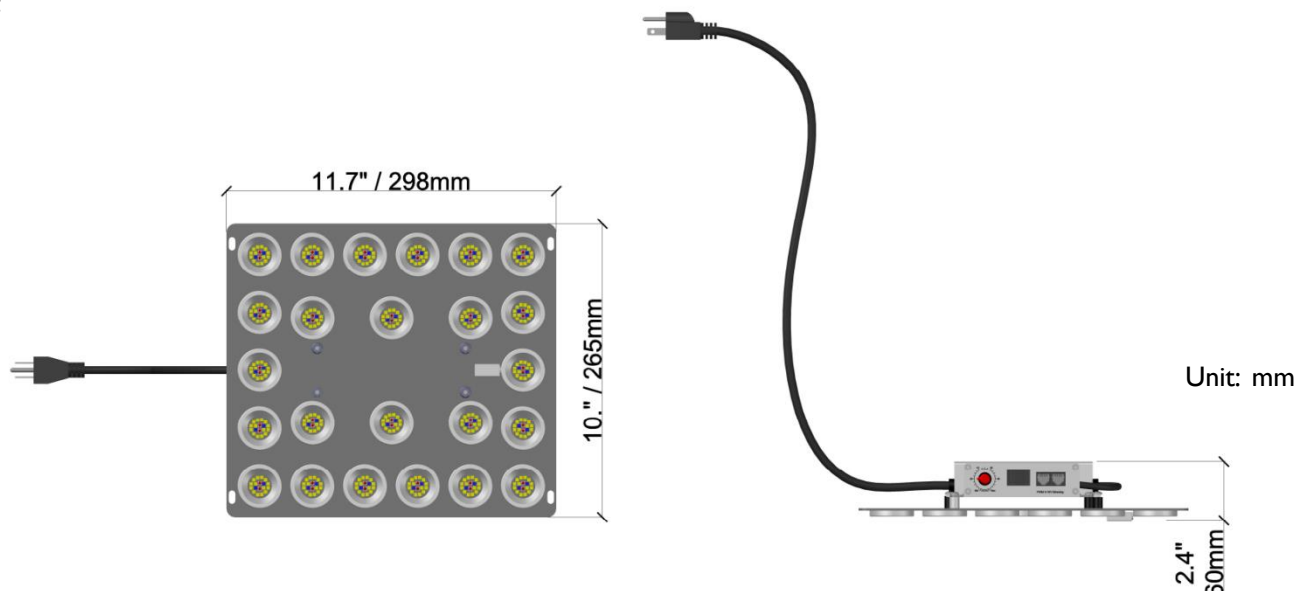

1. The world's most efficient grow light module, PPE up 3.1umol/J
2. Reflective cup design increases PPF by an average of 20% compared to other brands. Optimize LED arrangement for more uniform lighting.
3. Veg footprint is 3x3ft (H:28") , Flowering footprint 2x2ft (H:14")
4. G24 G19 full spectrum, low green light, higher photosynthetic efficiency, faster plant growth!
5. Multi-Lights Connection Dimming
6. Input:AC100~277V, Rated power: 100W
7. Lifespan 50,000 hours,Warranty: 3 years
8. CE RoHS FCC

Model	Dimension LxWxH	Spectral Wavelength	Photon PPF $\mu\text{mol}/\text{m}^2/\text{s}$	PPF	Power Test Input	Comment
RX-G1000	298x265x60mm 11.7"x10.4"x 2.4"	<p>G24</p>	1143 μmol @12" /0.31m	PPF:310 $\mu\text{mol}/\text{s}$	100W/230V	Leafy vegetables, flowering, medicinal plants
			955 μmol @14" /0.36m			
			733 μmol @18" /0.46m			
RX-G1000	298x265x60mm 11.7"x10.4"x 2.4"	<p>G19</p>	1150 μmol @12" /0.31m	PPF:310 $\mu\text{mol}/\text{s}$	100W/230V	Leafy vegetables, flowering, medicinal plants
			960 μmol @14" /0.36m			
			740 μmol @18" /0.46m			

Working temperature: - 30°C ~ 40°C ,Lifespan: 50,000 hours (Note:Ta 25 °C)

Tolerance range for optical and electrical data: $\pm 10\%$.

Recommended Mounting Height: Germination: 24-30 inches; Seeding: 24 inches,Veg: 18-24 inches; Bloom: 12-18 inches

PPFD tests, at 2ft*2ft Grow Tents,The above data is for reference only!

Dimension:

Optional spectrum

**New spectrum
Higher Cost
Better Planting**

**Old spectrum
Low Cost
Low efficiency**

**G24 G19 new spectrum low green light
higher photosynthetic efficiency!
Planting yields better and saves energy!**